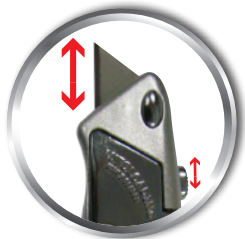

## AUTO LOADING RETRACTABLE UTILITY KNIFE A62

**MANUAL  
RETRACTABLE**

Code: A62

The A62 Auto Loading Retractable Utility Knife makes the hassle of changing blades a thing of the past. The new blade loading and ejecting system from A62 lifts the standards for trimming and cutting knives. Front loading with safety button allows used blades to be removed or turned around without opening knife body, it reduces accidents during blade changing.

### A62 Auto Loading Retractable Utility Knife

- Heavy-duty durable construction
- Unique shape for superior grip & control
- 5 blades autoloading system - No hassles changing blades
- Blade automatically retracts after cutting to prevent accidents
- Rubber grips on handle for improved control and comfort
- Internal blade storage includes and holds 5 blades

#### REPLACEMENT BLADES:

Heavy Duty Utility Blades

A05D/Y

Heavy Duty Utility Blades  
Dimensions: 59 x 19 x 0.63 mm  
Comes with safety dispenser  
(Dispenser of 100 Blades)

A33 Blades

Concave & Hook Blades